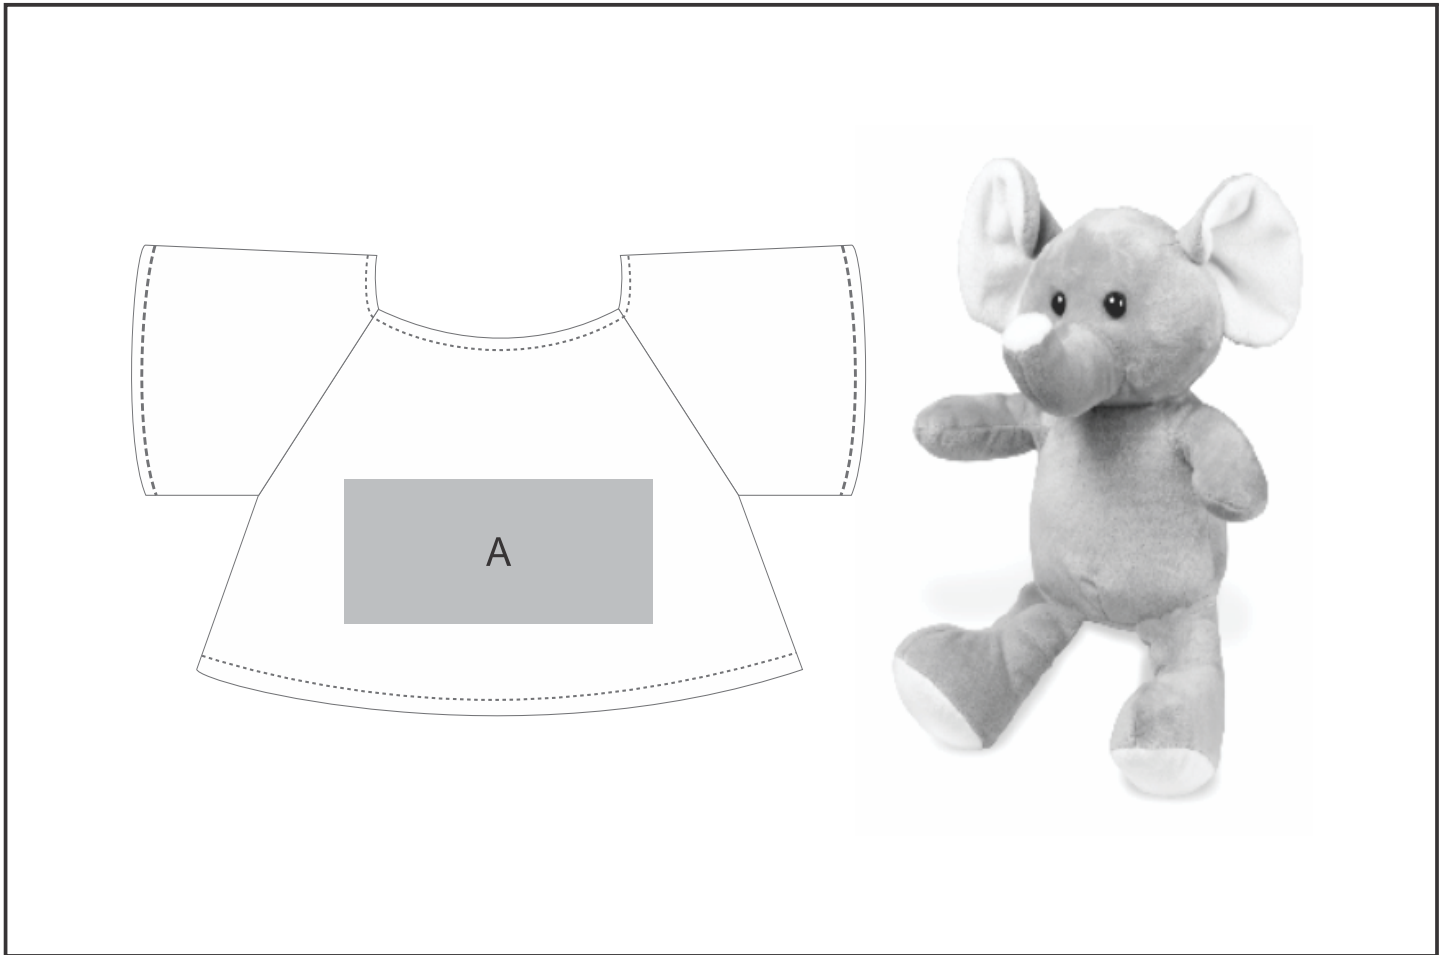

GIFT-17173

Eddie Plush Toy - White

Need to know:

- Includes 1-Colour, 1-Position Screen Print (setup fee applies)

Branding Options:

Position	Branding Method (Branding Code)	No. of Colours	Dimension
A	Screen Print (SB)	1 Colour	80mm wide x 35mm high
A	Digital Transfer Clothing A6 (DTC-A6)	Full Colour	50mm wide x 35mm high